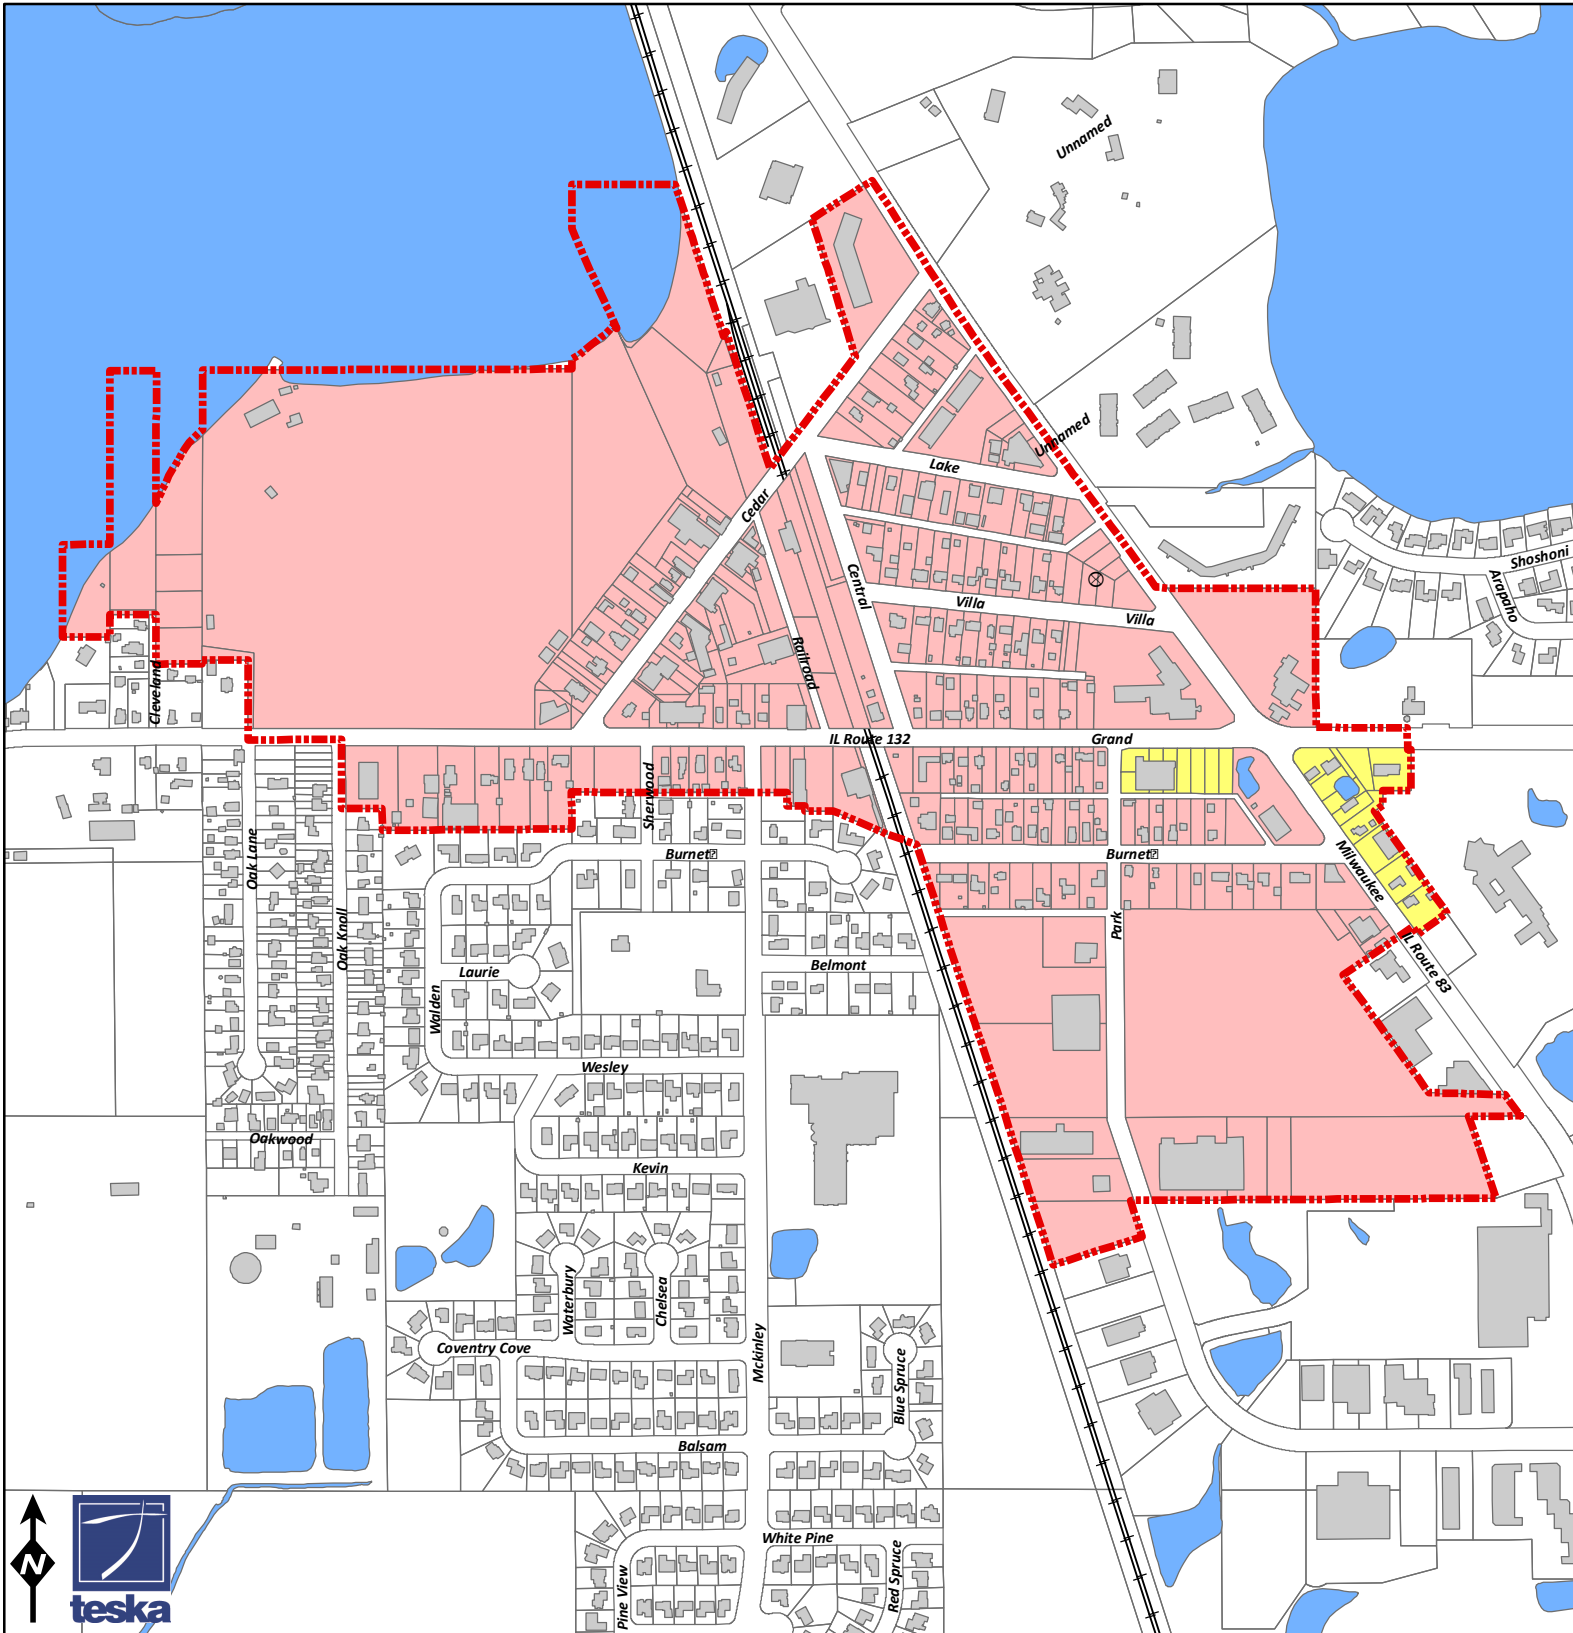

PROPOSED DOWNTOWN BUSINESS DISTRICT

Legend

- BD Boundary
- Added Parcels
- TIF Parcels